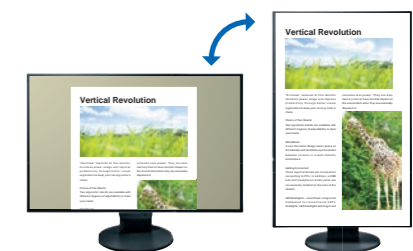

The Perfect Position

Versatile Stand

The stands feature height adjustment, tilt and swivel, while saving space and remaining stylish. Quickly and smoothly adjust your monitor to the perfect position.

The specific movement ranges of stands varies by model. Check the specifications on P18 - P21.

For the EV2456

Wide Height Adjustment Range

Position the monitor to a height that allows you to work without tiring.

The specific movement ranges of stands varies by model. Check the specifications on P18 - P21.

Use in Portrait or Landscape

View web pages and documents more easily by switching the monitor to portrait mode simply by rotating the screen.

The specific movement ranges of stands varies by model. Check the specifications on P18 - P21.