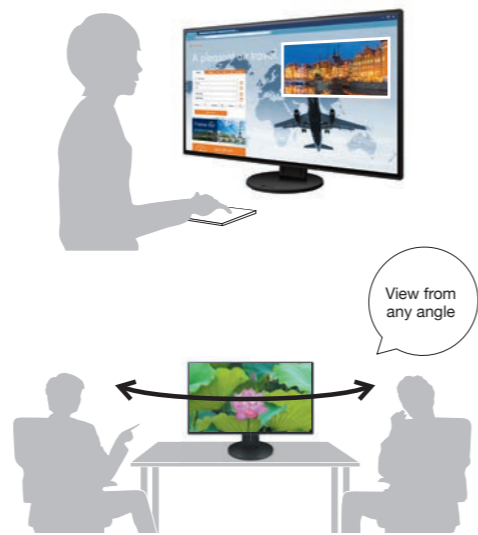

Work Big, Comfortably

Make the Most of a Big Screen

PbyP Picture by Picture

Display multiple video signals side by side on the same screen.

Compatible Models EV3285 / EV2785 / EV2780 / EV2760

PinP Picture in Picture

Display a secondary input signal in the corner of the screen.

Compatible Models EV3285

The Beauty of IPS Panels

When viewing images on large screens, colors can appear differently across the screen depending on your viewing angle. EIZO's frameless monitors adopt IPS panels which have wide viewing angles and excellent color reproduction. From below, above or rotated — colors will be displayed clearly at any angle.