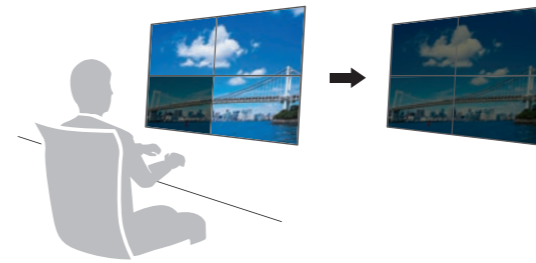

Multi-Monitor Convenience

Synchronize Screen Adjustments

When using multiple monitors, save time by synchronizing all the monitors with each other. If you change the color mode, brightness or color temperature of one monitor, the rest will automatically change to the same.