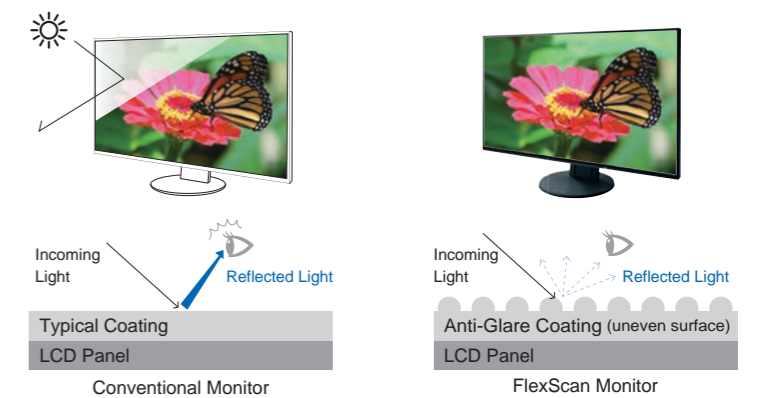

Flicker-Free Viewing

EyeCare Dimming Mode

In low brightness ranges, users may perceive flicker on a typical LED backlight, causing eye fatigue and often headaches. EyeCare is a dimming function that cuts flicker to a degree that human eyes cannot detect, reducing eye fatigue and flicker-related headaches, without affecting color stability of the monitor.

FlexScan monitors are certified by TÜV Rheinland to have low blue light and be flicker-free.

Stable Image Even on a Dark Screen

Reduce Brightness to Approximately 1 cd/m²

Frameless and Wide monitors can be adjusted to a brightness approximately 1 cd/m² without affecting the color or stability of the display.

Glare Reduction

Anti-Glare Coating

FlexScan monitors are treated with an anti-glare coating to reduce screen reflections caused by ambient lighting. The coating scatters incoming light, reducing the amount of light reflected into your eyes.