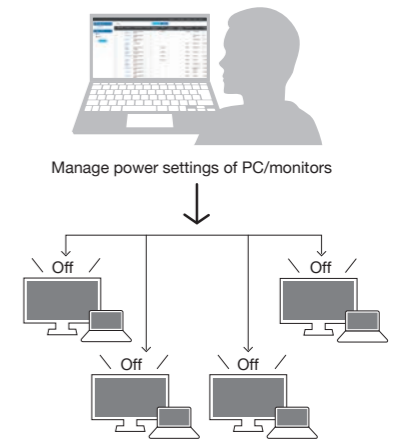

Download Screen InStyle and Screen InStyle Server Free >>>