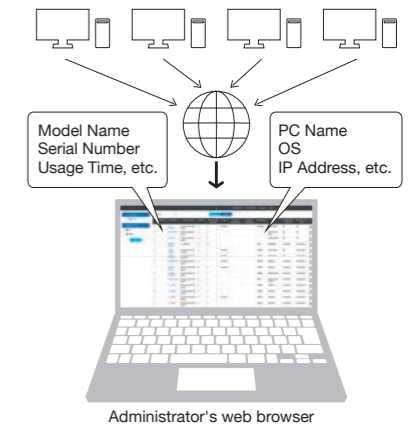

Easily Switch Between Inputs / Color Modes

Assign Hotkeys for Switching Input Signals and Color Modes

You can assign keyboard hotkeys to switch between color modes or input signals of two PCs connected to your monitor.

On/Off All at Once

When one monitor's power is turned off, all other monitors will also turn off. Save energy by easily turning off all monitors at once.

Screen InStyle Server

Effectively Monitor Asset Management

Automatically Receive Monitor or PC Information

With Screen InStyle Server receive information such as the model name and serial number of any monitor connected to your network. Additionally, see information from the computer that each monitor is connected to, such as the OS, IP address and computer name.