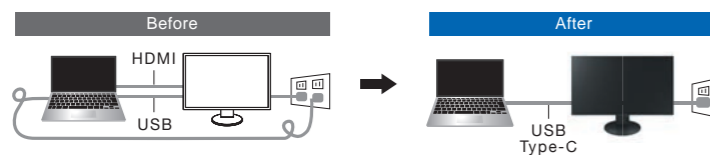

One Cable Connection

USB Type-C Compatible

With the EV3285, EV2785 and EV2780, you can connect a USB Type-C compatible notebook PC with a single cable, transmitting audio and video, and supplying power* to the notebook.

*When a power supply exceeding 15 watts is supplied from the EV2780, the monitor brightness is limited to 120 cd/m².