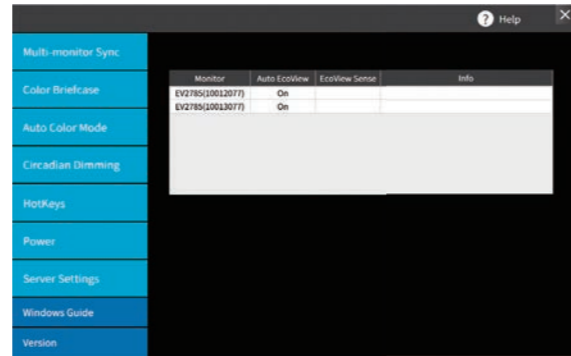

Intelligent Software to Work Better

SCREEN INSTYLE

EIZO's free Screen InStyle software automatically optimizes your monitor to make your user environment more comfortable.

Compatible Models	Frameless Models
Compatible OS	Windows 10 (32-bit, 64-bit) / 8.1 (32-bit, 64-bit)

Taking Your Settings with You

Color Briefcase

This function allows you to effortlessly maintain your individual screen preferences and take them with you, even to different monitors. Your settings are automatically reflected simply by connecting your laptop to a monitor supported by Screen InStyle. This is useful in environments with hot-desking or shared workspaces, providing enhanced comfort and work efficiency.