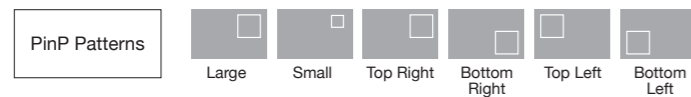

Display a secondary input signal in the corner of the screen.

Compatible Models EV3285

The Beauty of IPS Panels

When viewing images on large screens, colors can appear differently across the screen depending on your viewing angle. EIZO's frameless monitors adopt IPS panels which have wide viewing angles and excellent color reproduction. From below, above or rotated — colors will be displayed clearly at any angle.