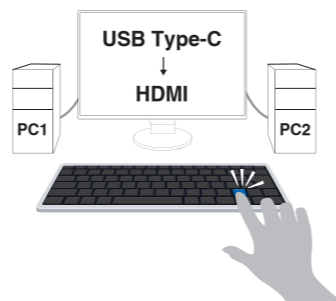

Intelligent Software to Work Better

SCREEN INSTYLE

EIZO's free Screen InStyle software automatically optimizes your monitor to make your user environment more comfortable.

Compatible Models	Frameless Models
Compatible OS	Windows 10 (32-bit, 64-bit) / 8.1 (32-bit, 64-bit)

Taking Your Settings with You

Color Briefcase

This function allows you to effortlessly maintain your individual screen preferences and take them with you, even to different monitors. Your settings are automatically reflected simply by connecting your laptop to a monitor supported by Screen InStyle. This is useful in environments with hot-desking or shared workspaces, providing enhanced comfort and work efficiency.

Automatically Change the Color Mode for Each Application

Auto Color Mode

FlexScan monitors have multiple color modes designed for different uses. Use the Auto Color Mode to assign a color mode to turn on when using specific applications such as those for writing documents, photo viewing, creating illustrations or watching movies. When an application is opened the screen will automatically switch to the assigned color mode, making manual switching unnecessary.

Easily Switch Between Inputs / Color Modes

Assign Hotkeys for Switching Input Signals and Color Modes

You can assign keyboard hotkeys to switch between color modes or input signals of two PCs connected to your monitor.

Multi-Monitor Convenience

Synchronize Screen Adjustments

When using multiple monitors, save time by synchronizing all the monitors with each other. If you change the color mode, brightness or color temperature of one monitor, the rest will automatically change to the same.

On/Off All at Once