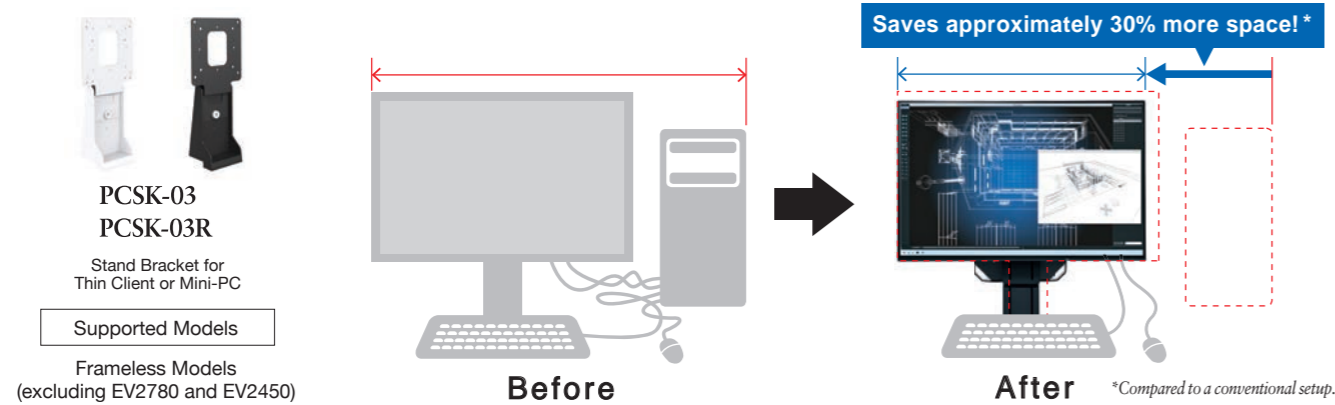

Use in Portrait or Landscape

View web pages and documents more easily by switching the monitor to portrait mode simply by rotating the screen.

The specific movement ranges of stands varies by model. Check the specifications on P18 - P21.

Free Up Your Workspace

Stand Bracket

The PCSK-03 / PCSK-03R is a VESA-compliant bracket for easily mounting a client terminal such as a thin client or mini PC to the back of the monitor's stand. The space the client terminal previously occupied is now freed up so you can make better use of your desktop. Even with the client terminal attached you can adjust the monitor's stand freely.