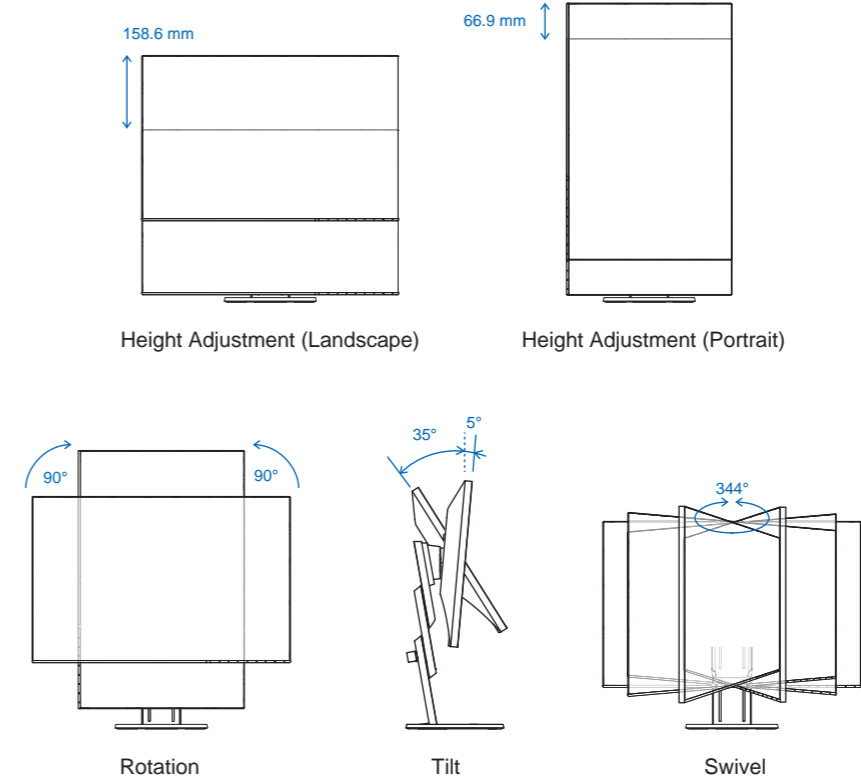

For the EV2456