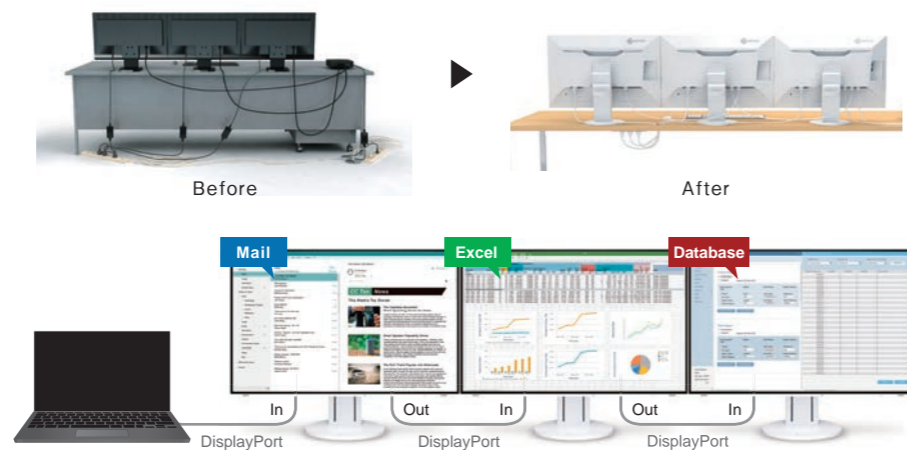

Daisy Chain

With a DisplayPort 1.2 daisy chain, the EV2457 allows neat arrangement of signal cables. Because multiple monitors can be connected in a row, cabling becomes simpler and easier to manage.