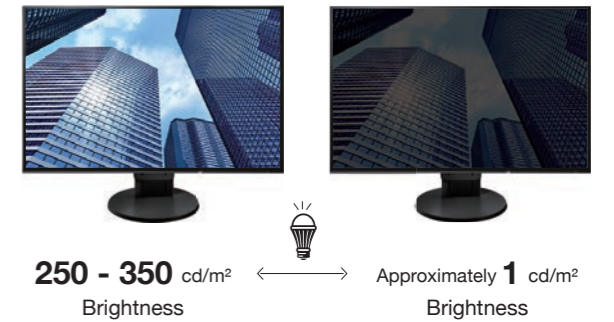

Stable Image Even on a Dark Screen

Reduce Brightness to Approximately 1 cd/m²

Frameless and Wide monitors can be adjusted to a brightness approximately 1 cd/m² without affecting the color or stability of the display.