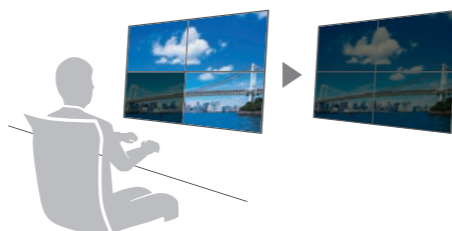

Synchronized adjustment of multiple monitors