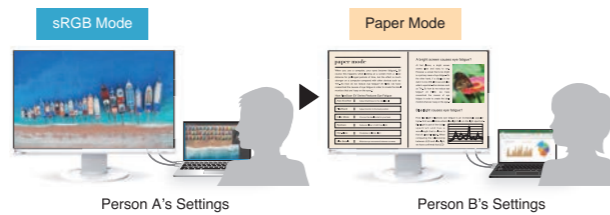

Visit Our Website

"The Latest on Computer Screens and Eye Fatigue"

Intelligent Software to Work Better

SCREEN INSTYLE

EIZO's free Screen InStyle software automatically optimizes your monitor to make your user environment more comfortable.

Compatible Models	Frameless Models
Compatible OS	Windows 10 (32-bit, 64-bit) / 8.1 (32-bit, 64-bit)

Taking Your Settings with You

Color Briefcase

This function allows you to effortlessly maintain your individual screen preferences and take them with you, even to different monitors. Your settings are automatically reflected simply by connecting your laptop to a monitor supported by Screen InStyle. This is useful in environments with hot-desking or shared workspaces, providing enhanced comfort and work efficiency.