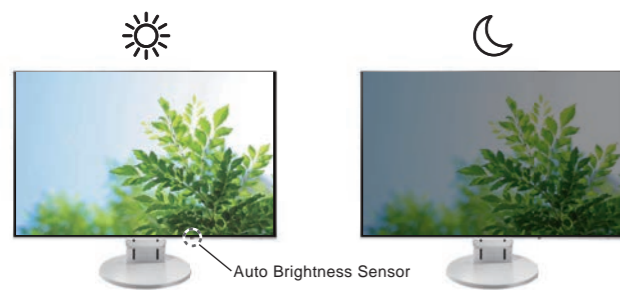

- ⊖ Brightness
- ⊖ Contrast Ratio
- ⊕ Low Color Temperature

Blue Light
80%
Reduction

Auto Brightness Control

Always the Ideal Brightness with Auto EcoView

The Auto EcoView function automatically adjusts the brightness of your monitor according to ambient lighting. This ensures your monitor is always at the optimal brightness for reducing eye fatigue.

Dual Height Adjustable Stand

Mount two monitors in either portrait or landscape orientation. Height is adjustable in six stages and cable housing in the back of the stand contributes to a clutter-free desktop.