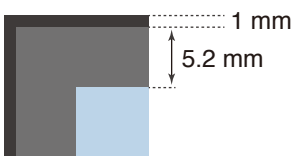

24.1" and 23.8" Ultra Slim Monitors

FlexScan® EV2456

FlexScan® EV2451

The energy efficient monitors that are nice to look at and even better to use.

Ultra-Thin Bezels on All Four Sides

The EV2456 and EV2451 feature 1 mm ultra-slim bezels on the sides and top with black borders of 5.2 and 4.3 mm, respectively. Electrostatic switches are placed on the front of the monitor for easy adjustment of monitor settings. Furthermore the bezels are flush with the screen surface, making a completely flat screen perfect for multi-monitor configurations.

■ Bezel Size

EV2456: 6.2 mm
(Bezel 1 mm + 5.2 mm black border)

EV2451: 5.3 mm
(Bezel 1 mm + 4.3 mm black border)

New Stand Design

The EV2456 and EV2451 come with our latest stand design that features multiple adjustment options. It also saves space on the desk with a more centralized design, and a base 43 mm less in diameter than previous stands.