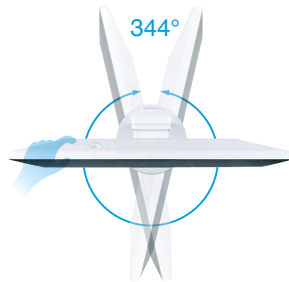

New Stand Design

The EV2456 and EV2451 come with our latest stand design that features multiple adjustment options. It also saves space on the desk with a more centralized design, and a base 43 mm less in diameter than previous stands.

Swivel

Multiple Inputs

Screen InStyle

EIZO's Screen InStyle is a newly developed software that allows you to easily manage monitor settings such as power, color, brightness and gamma by using your mouse instead of monitor control buttons. But what makes Screen InStyle truly unique is that it allows you to manage multiple connected monitors from the one place – meaning that settings placed on one monitor will automatically be set to all connected monitors.

EIZO Monitor Configuration for Administrators

EIZO Monitor Configurator lets system administrators control the settings of all FlexScan EV monitors with a USB connection. The settings of one monitor can be saved as an xml file and applied to other monitors via USB or office network.

Auto Brightness Control

To prevent eye fatigue, a brightness sensor called Auto EcoView detects the changes in the ambient brightness that occurs throughout the day and automatically adjusts the screen to the ideal brightness level.

1% - 100% Brightness Range

In a dimly-lit work environment, a monitor with low brightness settings is more comfortable to use. With its LED backlight, the monitor is adjustable to 1 cd/m² which is less than 1% of the maximum.