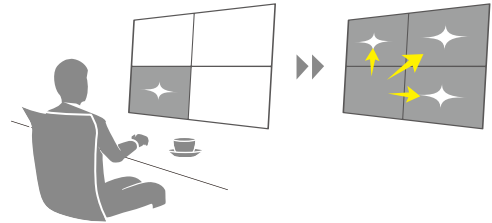

Height Adjustment

Rotation

Tilt

Swivel

Multiple Inputs

Screen InStyle

EIZO's Screen InStyle is a newly developed software that allows you to easily manage monitor settings such as power, color, brightness and gamma by using your mouse instead of monitor control buttons. But what makes Screen InStyle truly unique is that it allows you to manage multiple connected monitors from the one place – meaning that settings placed on one monitor will automatically be set to all connected monitors.

EIZO Monitor Configuration for Administrators

EIZO Monitor Configurator lets system administrators control the settings of all FlexScan EV monitors with a USB connection. The settings of one monitor can be saved as an xml file and applied to other monitors via USB or office network.