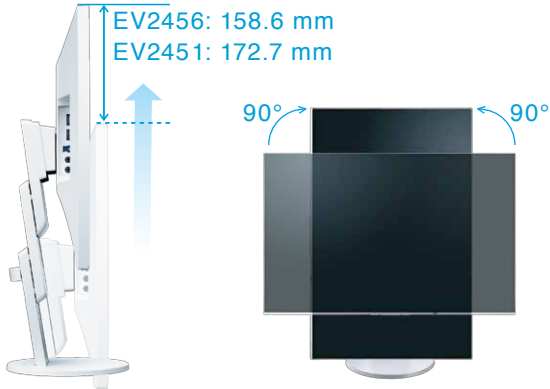

24.1" and 23.8" Ultra Slim Monitors

FlexScan® EV2456

FlexScan® EV2451

The energy efficient monitors that are nice to look at and even better to use.

Ultra-Thin Bezels on All Four Sides

The EV2456 and EV2451 feature 1 mm ultra-slim bezels on the sides and top with black borders of 5.2 and 4.3 mm, respectively. Electrostatic switches are placed on the front of the monitor for easy adjustment of monitor settings. Furthermore the bezels are flush with the screen surface, making a completely flat screen perfect for multi-monitor configurations.

■ Bezel Size

EV2456: 6.2 mm
(Bezel 1 mm + 5.2 mm black border)

EV2451: 5.3 mm
(Bezel 1 mm + 4.3 mm black border)

New Stand Design

The EV2456 and EV2451 come with our latest stand design that features multiple adjustment options. It also saves space on the desk with a more centralized design, and a base 43 mm less in diameter than previous stands.