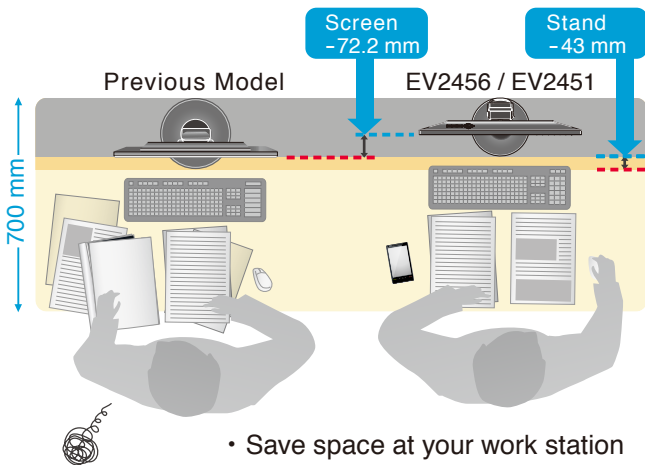

Height Adjustment

Rotation

Tilt

Swivel

Multiple Inputs

Screen InStyle

EIZO's Screen InStyle is a newly developed software that allows you to easily manage monitor settings such as power, color, brightness and gamma by using your mouse instead of monitor control buttons. But what makes Screen InStyle truly unique is that it allows you to manage multiple connected monitors from the one place – meaning that settings placed on one monitor will automatically be set to all connected monitors.