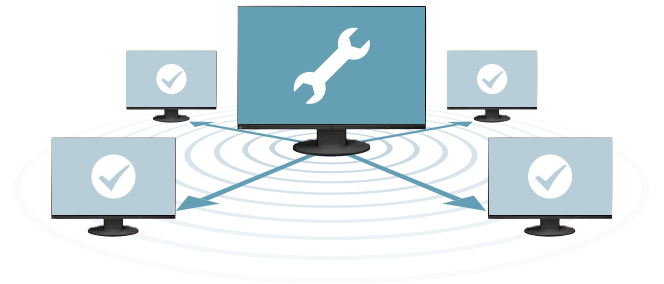

Height Adjustment

Rotation

Tilt

Swivel

Multiple Inputs

Screen InStyle

EIZO's Screen InStyle is a newly developed software that allows you to easily manage monitor settings such as power, color, brightness and gamma by using your mouse instead of monitor control buttons. But what makes Screen InStyle truly unique is that it allows you to manage multiple connected monitors from the one place – meaning that settings placed on one monitor will automatically be set to all connected monitors.

EIZO Monitor Configuration for Administrators

EIZO Monitor Configurator lets system administrators control the settings of all FlexScan EV monitors with a USB connection. The settings of one monitor can be saved as an xml file and applied to other monitors via USB or office network.