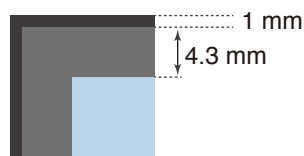

24.1" and 23.8" Ultra Slim Monitors

FlexScan® EV2456

FlexScan® EV2451

The energy efficient monitors that are nice to look at and even better to use.

Ultra-Thin Bezels on All Four Sides

The EV2456 and EV2451 feature 1 mm ultra-slim bezels on the sides and top with black borders of 5.2 and 4.3 mm, respectively. Electrostatic switches are placed on the front of the monitor for easy adjustment of monitor settings. Furthermore the bezels are flush with the screen surface, making a completely flat screen perfect for multi-monitor configurations.

■ Bezel Size

EV2456: 6.2 mm
(Bezel 1 mm + 5.2 mm black border)

EV2451: 5.3 mm
(Bezel 1 mm + 4.3 mm black border)

New Stand Design

The EV2456 and EV2451 come with our latest stand design that features multiple adjustment options. It also saves space on the desk with a more centralized design, and a base 43 mm less in diameter than previous stands.