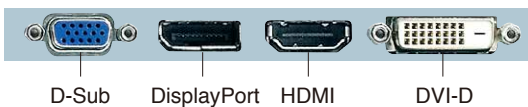

24.1" and 23.8" Ultra Slim Monitors

FlexScan® EV2456

FlexScan® EV2451

The energy efficient monitors that are nice to look at and even better to use.

Ultra-Thin Bezels on All Four Sides

The EV2456 and EV2451 feature 1 mm ultra-slim bezels on the sides and top with black borders of 5.2 and 4.3 mm, respectively. Electrostatic switches are placed on the front of the monitor for easy adjustment of monitor settings. Furthermore the bezels are flush with the screen surface, making a completely flat screen perfect for multi-monitor configurations.

■ Bezel Size

EV2456: 6.2 mm
(Bezel 1 mm + 5.2 mm black border)

EV2451: 5.3 mm
(Bezel 1 mm + 4.3 mm black border)

New Stand Design

The EV2456 and EV2451 come with our latest stand design that features multiple adjustment options. It also saves space on the desk with a more centralized design, and a base 43 mm less in diameter than previous stands.

Height Adjustment

Rotation

Tilt

Swivel

Multiple Inputs

Screen InStyle

EIZO's Screen InStyle is a newly developed software that allows you to easily manage monitor settings such as power, color, brightness and gamma by using your mouse instead of monitor control buttons. But what makes Screen InStyle truly unique is that it allows you to manage multiple connected monitors from the one place – meaning that settings placed on one monitor will automatically be set to all connected monitors.

EIZO Monitor Configuration for Administrators

EIZO Monitor Configurator lets system administrators control the settings of all FlexScan EV monitors with a USB connection. The settings of one monitor can be saved as an xml file and applied to other monitors via USB or office network.