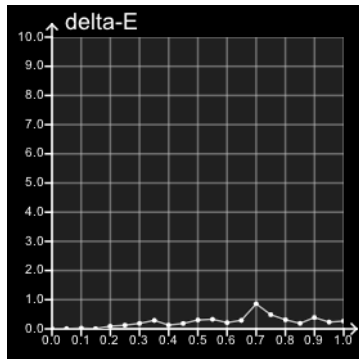

Profile Points: 76

dE00 Coverage

<1: 67 (88.16%)

>1 <2.3: 9 (11.84%)

>2.3: 0 (0.00%)

dE00 Limits

Min: 0.0066

Max: 1.4229

Avg: 0.5321

EIZO CG3146 20206071

2021-11-03

HLG-P3

Customer X CG3146 HLG-P3 VERIFY

Profile Luma Max: 986.600

Profile Luma Min: 0.0005

Profile CR: 1926201:1

Profile Points: 76

dE00 Coverage

<1: 62 (81.58%)

>1 <2.3: 14 (18.42%)

>2.3: 0 (0.00%)

dE00 Limits

Min: 0.0085

Max: 1.3230