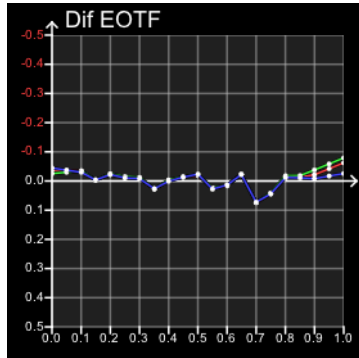

Profile Points: 76

dE00 Coverage

<1: 67 (88.16%)

>1 <2.3: 9 (11.84%)

>2.3: 0 (0.00%)

dE00 Limits

Min: 0.0066

Max: 1.4229

Avg: 0.5321

EIZO CG3146 20206071

2021-11-03

HLG-P3

Customer X CG3146 HLG-P3 VERIFY

Profile Luma Max: 986.600

Profile Luma Min: 0.0005

Profile CR: 1926201:1

Profile Points: 76

dE00 Coverage

<1: 62 (81.58%)

>1 <2.3: 14 (18.42%)

>2.3: 0 (0.00%)

dE00 Limits

Min: 0.0085

Max: 1.3230