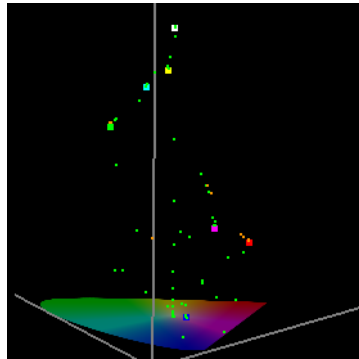

Probe: CR-100

Probe Match: [Matrix] CG3146HDR

**SPECTRO -
CR300**

Patch Set:

EBU3325HDR_GamutSweep_LargeGrey

PQ-P3-D65 Preset:

Customer X CG3146 PQ-P3-D65 VERIFY

Profile Luma Max: 1003.00

Profile Luma Min: 0.0004

Profile CR: 2683971:1

Profile Points: 76

dE00 Coverage

<1: 67 (88.16%)

>1 <2.3: 9 (11.84%)

>2.3: 0 (0.00%)

dE00 Limits

Min: 0.0066

Max: 1.4229

Avg: 0.5321

EIZO CG3146 20206071

2021-11-03

HLG-P3

Customer X CG3146 HLG-P3 VERIFY

Profile Luma Max: 986.600

Profile Luma Min: 0.0005

Profile CR: 1926201:1

Profile Points: 76

dE00 Coverage

<1: 62 (81.58%)

>1 <2.3: 14 (18.42%)

>2.3: 0 (0.00%)

dE00 Limits

Min: 0.0085

Max: 1.3230

Avg: 0.6574