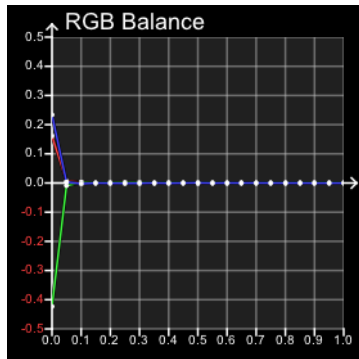

Profile Points: 76

dE00 Coverage

<1: 67 (88.16%)

>1 <2.3: 9 (11.84%)

>2.3: 0 (0.00%)

dE00 Limits

Min: 0.0066

Max: 1.4229

Avg: 0.5321

EIZO CG3146 20206071

2021-11-03

HLG-P3

Customer X CG3146 HLG-P3 VERIFY

Profile Luma Max: 986.600

Profile Luma Min: 0.0005

Profile CR: 1926201:1

Profile Points: 76

dE00 Coverage

<1: 62 (81.58%)

>1 <2.3: 14 (18.42%)

>2.3: 0 (0.00%)

dE00 Limits

Min: 0.0085

Max: 1.3230