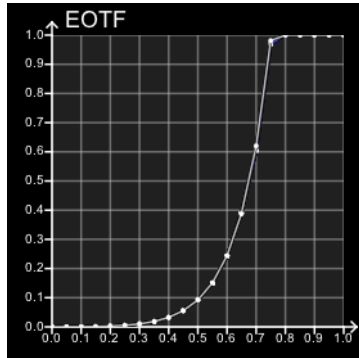

Probe: CR-100

Probe Match: [Matrix] CG3146HDR

**SPECTRO -
CR300**

Patch Set:

EBU3325HDR_GamutSweep_LargeGrey

PQ-P3-D65 Preset:

Customer X CG3146 PQ-P3-D65 VERIFY

Profile Luma Max: 1003.00

Profile Luma Min: 0.0004

Profile CR: 2683971:1

Profile Points: 76

dE00 Coverage

<1: 67 (88.16%)

>1 <2.3: 9 (11.84%)

>2.3: 0 (0.00%)

dE00 Limits

Min: 0.0066

Max: 1.4229

Avg: 0.5321

EIZO CG3146 20206071

2021-11-03

HLG-P3

Customer X CG3146 HLG-P3 VERIFY

Profile Luma Max: 986.600

Profile Luma Min: 0.0005

Profile CR: 1926201:1

Profile Points: 76

dE00 Coverage

<1: 62 (81.58%)

>1 <2.3: 14 (18.42%)

>2.3: 0 (0.00%)

dE00 Limits

Min: 0.0085

Max: 1.3230

Avg: 0.6574