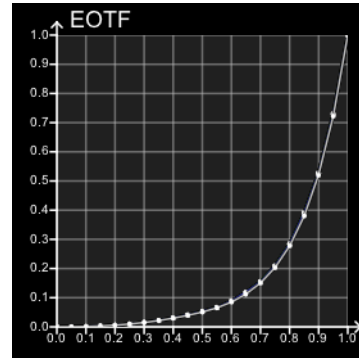

EIZO CG3146 20206071

2021-11-03

HLG-P3

Customer X CG3146 HLG-P3 VERIFY

Profile Luma Max: 986.600

Profile Luma Min: 0.0005

Profile CR: 1926201:1

Profile Points: 76

dE00 Coverage

<1: 62 (81.58%)

>1 <2.3: 14 (18.42%)

>2.3: 0 (0.00%)

dE00 Limits

Min: 0.0085

Max: 1.3230

Avg: 0.6574