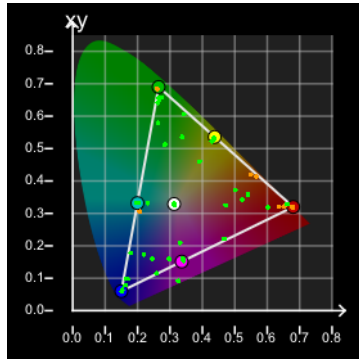

Probe: CR-100

Probe Match: [Matrix] CG3146HDR

**SPECTRO -
CR300**

Patch Set:

EBU3325HDR_GamutSweep_LargeGrey

PQ-P3-D65 Preset:

Customer X CG3146 PQ-P3-D65 VERIFY

Profile Luma Max: 1003.00

Profile Luma Min: 0.0004

Profile CR: 2683971:1

Profile Points: 76

dE00 Coverage

<1: 67 (88.16%)

>1 <2.3: 9 (11.84%)

>2.3: 0 (0.00%)

dE00 Limits

Min: 0.0066

Max: 1.4229

Avg: 0.5321

EIZO CG3146 20206071

2021-11-03

HLG-P3

Customer X CG3146 HLG-P3 VERIFY

Profile Luma Max: 986.600

Profile Luma Min: 0.0005

Profile CR: 1926201:1

Profile Points: 76

dE00 Coverage

<1: 62 (81.58%)

>1 <2.3: 14 (18.42%)

>2.3: 0 (0.00%)

dE00 Limits

Min: 0.0085

Max: 1.3230

Avg: 0.6574